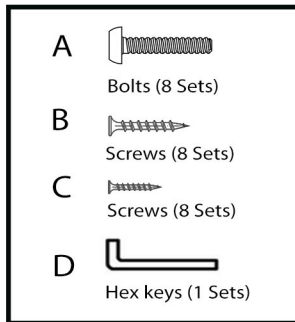

# DOG HOUSE ASSEMBLY INSTRUCTIONS

## Simple Set-Up

Step 1:  
Secure side panels with bolts

Step 2:  
Drop in floor

Step 3:  
Attach roofs and secure with screws

Step 4:  
Secure ridge cap on to roof with screws

**zooplus**

zooplus AG  
Sonnenstraße 15  
80331 München  
Germany  
www.zooplus.com